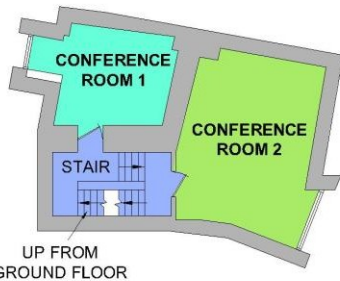

GROUND FLOOR PLAN

FIRST FLOOR PLAN

**The Pillar Room
Rotunda Foundation
Parnell Square
Dublin 1**

Tel: 018722377
Email: Pillarroom@rotundafoundation.ie

ROOM NAME	LENGTH	WIDTH	HEIGHT	AREA m ²
PILLAR ROOM	26.0m	11.8m	6.2m	307 m ²
OVAL ROOM	15.5m	7.1m	6.0m	98 m ²

GROUND FLOOR PLAN

FIRST FLOOR PLAN

The Pillar Room
Rotunda Foundation
Parnell Square
Dublin 1

Tel: 01 8722377
Email: Pillarroom@rotundafoundation.ie

ROOM NAME	LENGTH	WIDTH	HEIGHT	AREA m ²
CONFERENCE ROOM 1	3.6m	3.2m	2.4m	12 m ²
CONFERENCE ROOM 2	5.8m	4.4m	2.9m	26 m ²