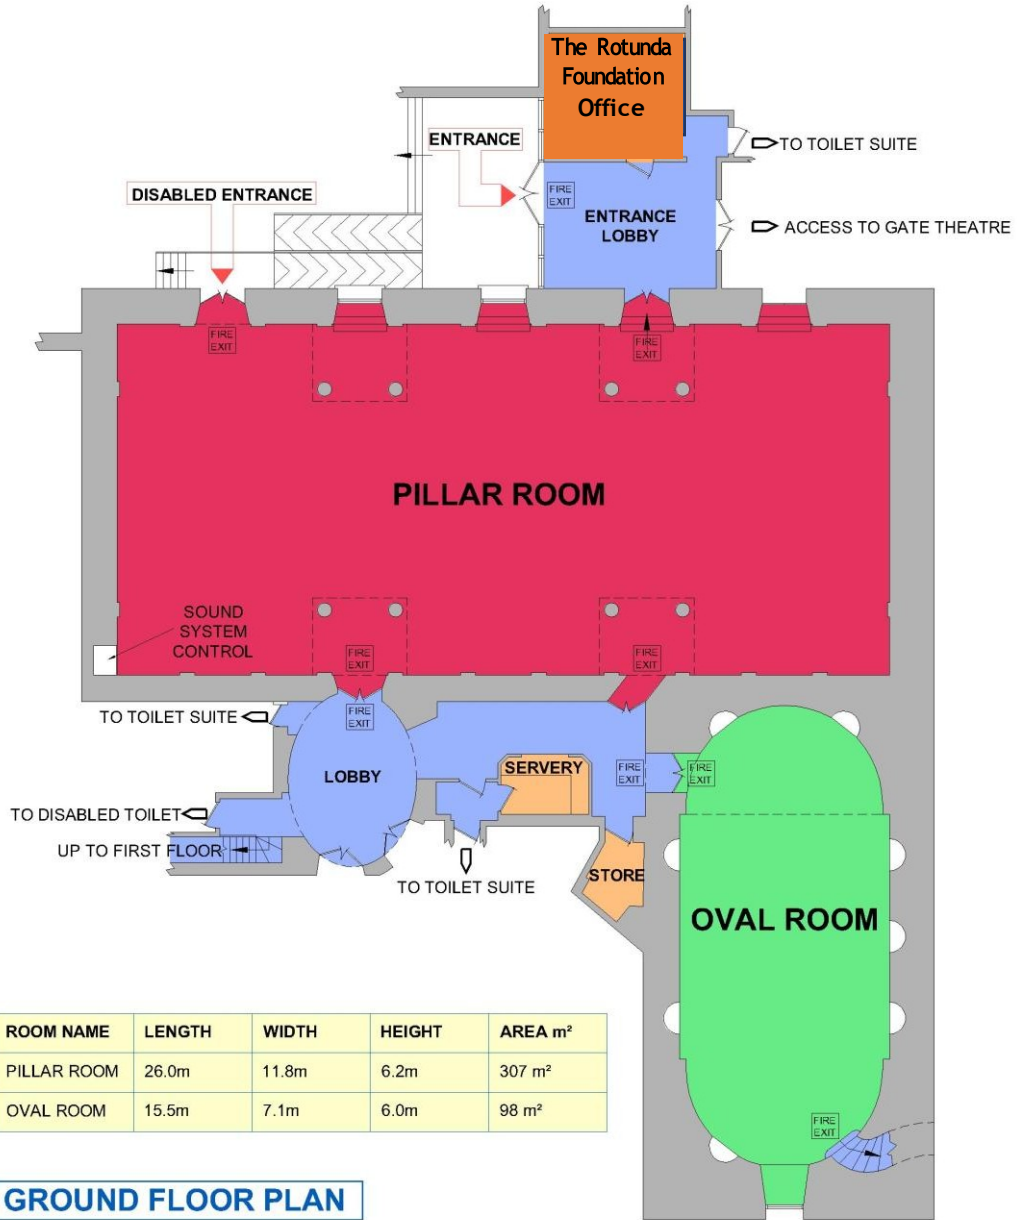

GROUND FLOOR PLAN

FIRST FLOOR PLAN

**The Pillar Room
Rotunda Foundation
Parnell Square
Dublin 1**

Tel: 018722377
Email: Pillarroom@rotundafoundation.ie

ROOM NAME	LENGTH	WIDTH	HEIGHT	AREA m ²
PILLAR ROOM	26.0m	11.8m	6.2m	307 m ²
OVAL ROOM	15.5m	7.1m	6.0m	98 m ²

GROUND FLOOR PLAN

FIRST FLOOR PLAN

The Pillar Room
Rotunda Foundation
Parnell Square
Dublin 1

Tel: 01 8722377
Email: Pillarroom@rotundafoundation.ie

ROOM NAME	LENGTH	WIDTH	HEIGHT	AREA m ²
CONFERENCE ROOM 1	3.6m	3.2m	2.4m	12 m ²
CONFERENCE ROOM 2	5.8m	4.4m	2.9m	26 m ²