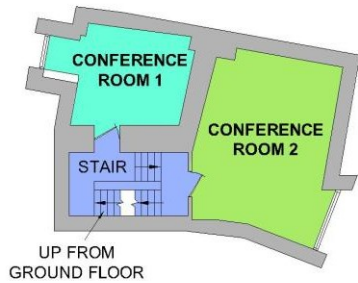

GROUND FLOOR PLAN

FIRST FLOOR PLAN

**The Pillar Room
Rotunda Foundation
Parnell Square
Dublin 1**

Tel: 018722377
Email: Pillarroom@rotundafoundation.ie

ROOM NAME	LENGTH	WIDTH	HEIGHT	AREA m ²
PILLAR ROOM	26.0m	11.8m	6.2m	307 m ²
OVAL ROOM	15.5m	7.1m	6.0m	98 m ²

GROUND FLOOR PLAN

FIRST FLOOR PLAN

The Pillar Room
Rotunda Foundation
Parnell Square
Dublin 1

Tel: 01 8722377
Email: Pillarroom@rotundafoundation.ie

ROOM NAME	LENGTH	WIDTH	HEIGHT	AREA m ²
CONFERENCE ROOM 1	3.6m	3.2m	2.4m	12 m ²
CONFERENCE ROOM 2	5.8m	4.4m	2.9m	26 m ²